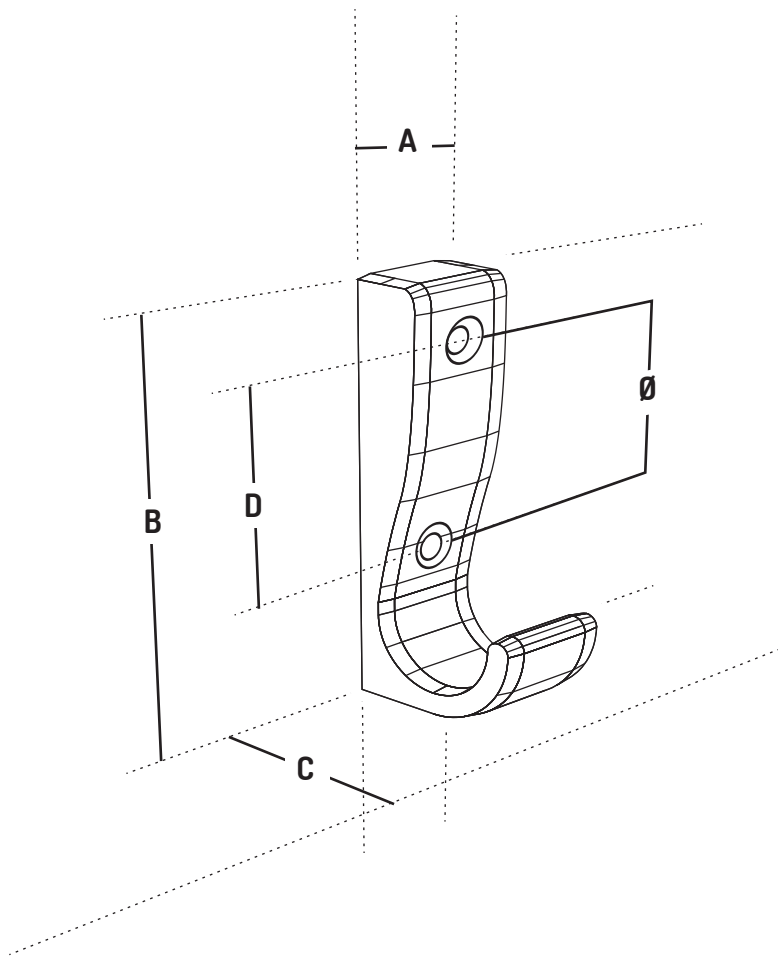

Technical Data Toughhook One

**Safer.
Stronger.
Guaranteed for life.**

DATA SHEET

A	18 mm
B	55 mm
C	32 mm
D	22 mm
Ø	3.5 mm
		(Countersink 6 mm)

1	Side
2	Front
3	Back