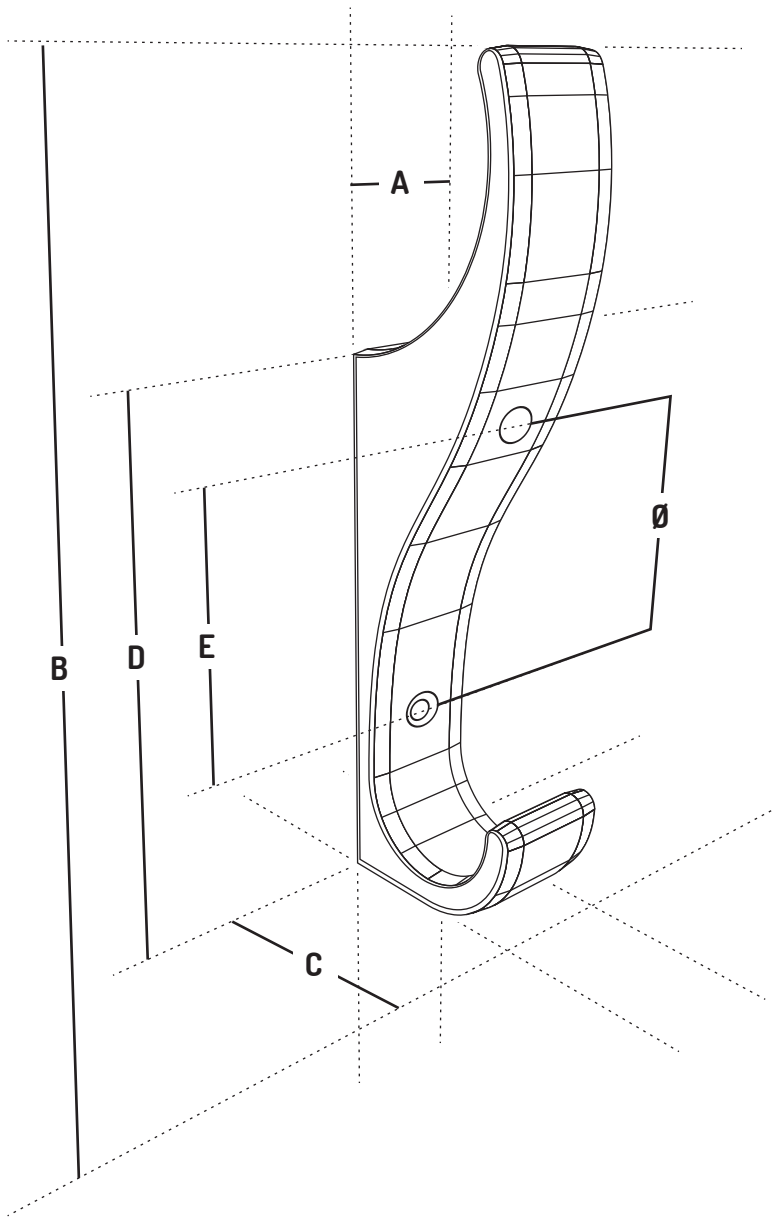

Technical Data Toughhook Standard

**Safer.
Stronger.
Guaranteed for life.**

DATA SHEET

A	16 mm
B	120 mm
C	32 mm
D	80 mm
E	45 mm
Ø	3.5 mm
		(Countersink 6 mm)

1

2

3

1	Side
2	Front
3	Back